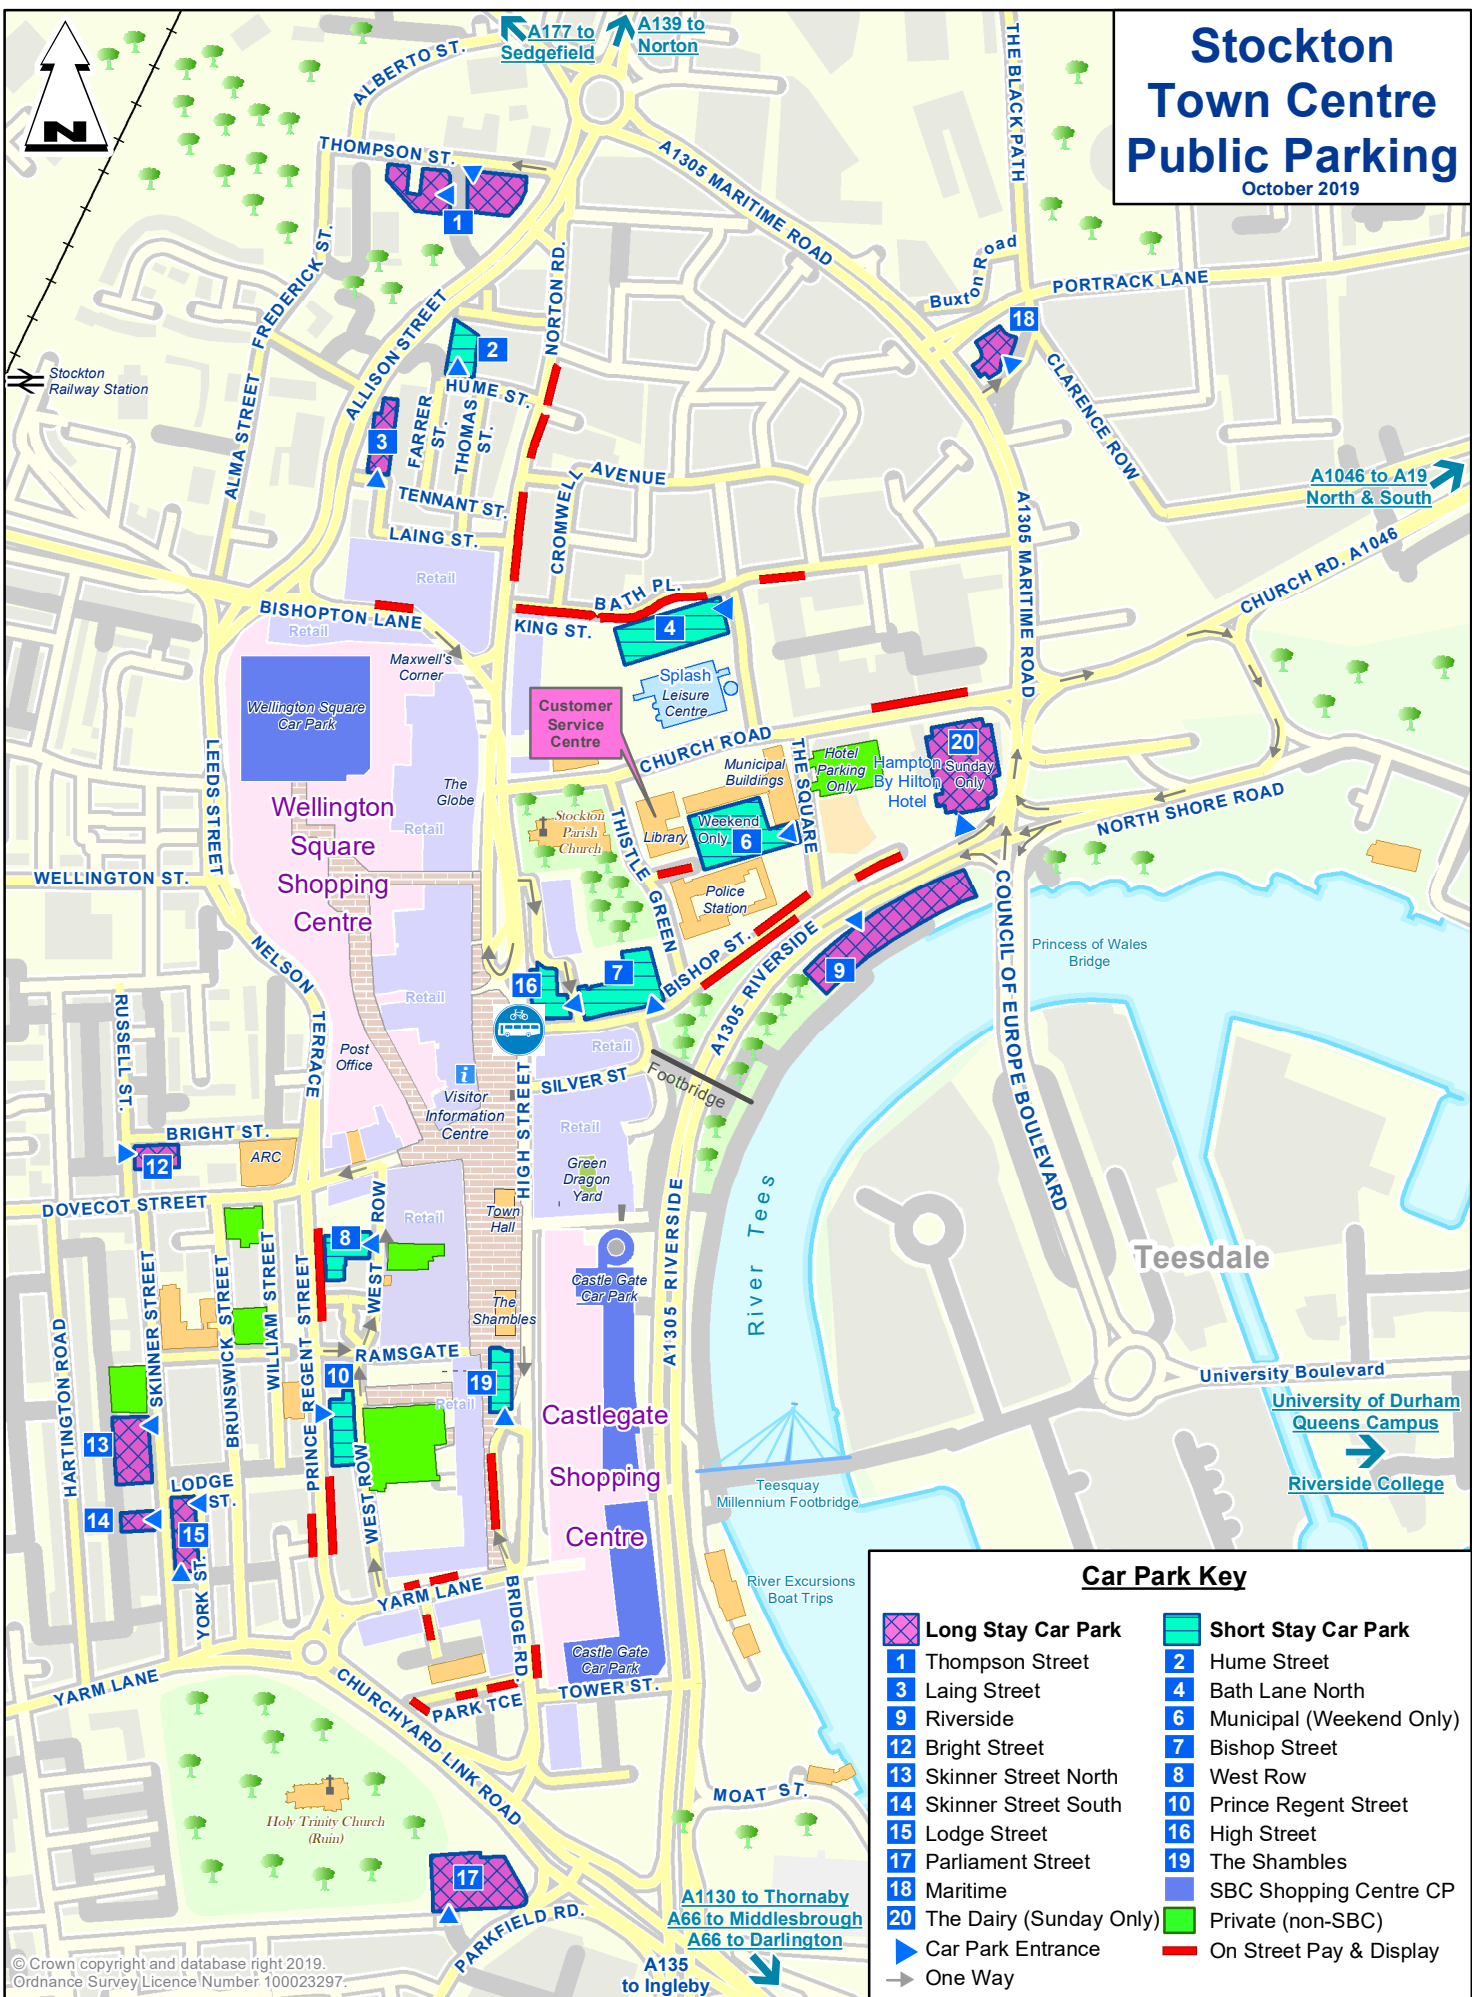

Stockton Town Centre Public Parking

October 2019

Car Park Key

	Long Stay Car Park		Short Stay Car Park
	1 Thompson Street		2 Hume Street
	3 Laing Street		4 Bath Lane North
	9 Riverside		6 Municipal (Weekend Only)
	12 Bright Street		7 Bishop Street
	13 Skinner Street North		8 West Row
	14 Skinner Street South		10 Prince Regent Street
	15 Lodge Street		16 High Street
	17 Parliament Street		19 The Shambles
	18 Maritime		20 The Dairy (Sunday Only)
	20 The Dairy (Sunday Only)		Private (non-SBC)
	Car Park Entrance		On Street Pay & Display
	One Way		

© Crown copyright and database right 2019.
Ordnance Survey Licence Number 100023297.