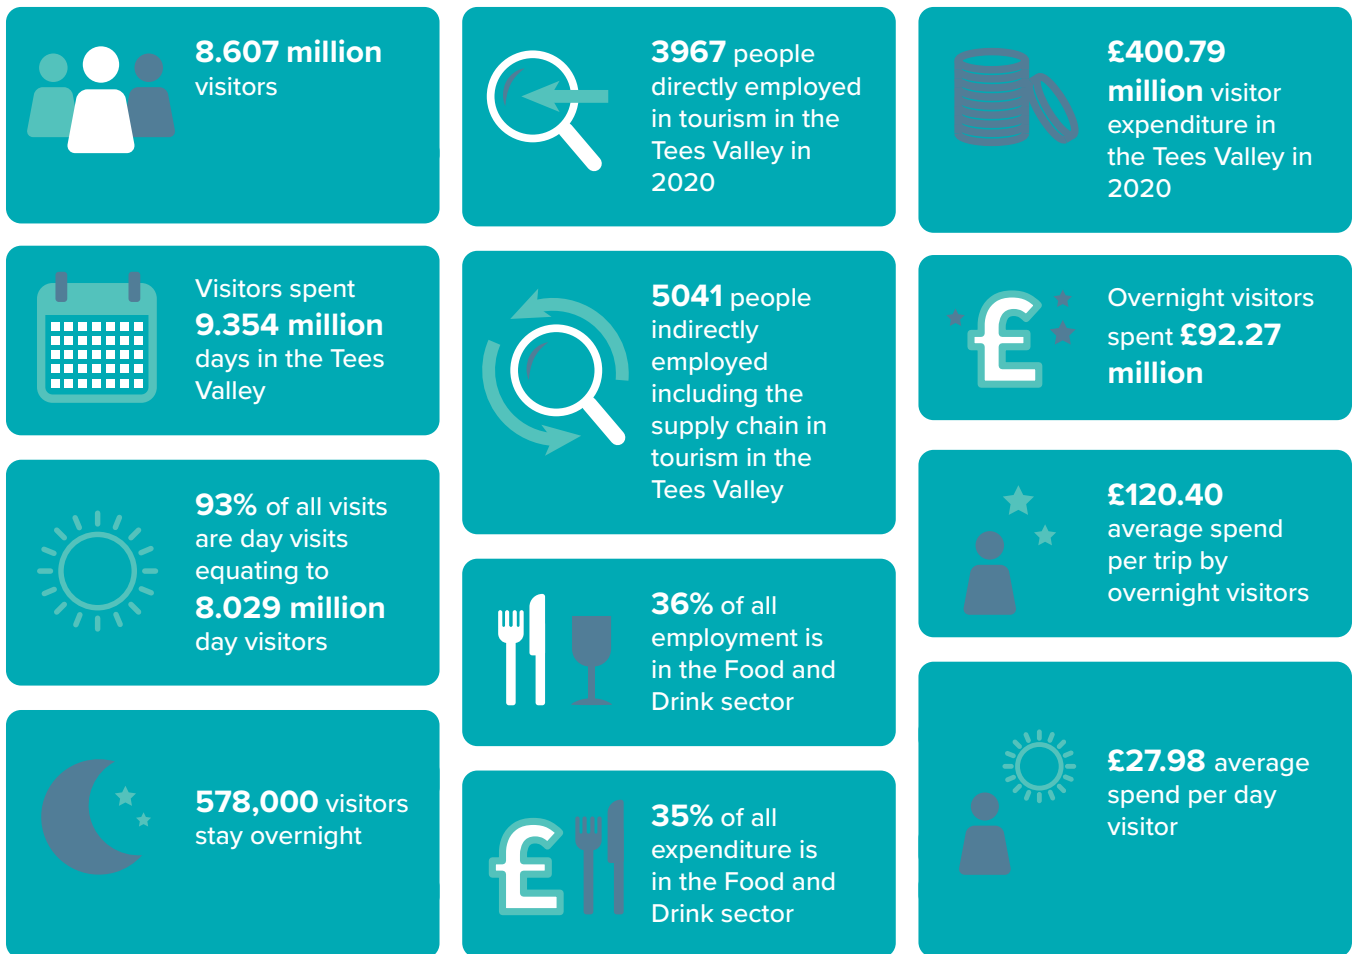

ECONOMIC IMPACT OF TOURISM IN THE TEES VALLEY 2020

Spend per person per day 
 Spend per person per trip 

   @EnjoyTeesValley www.enjoyteesvalley.com

Data supplied via the tourism economic impact model STEAM
 For more resources and insights head to enjoyteesvalley.com/industry

**ENJOY
TEES VALLEY**